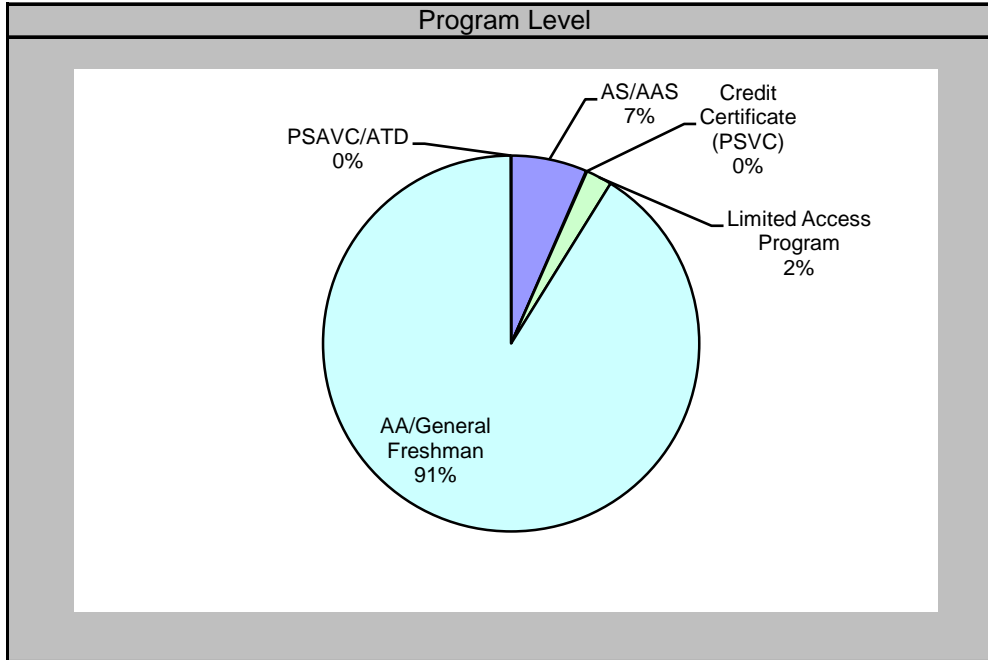

Florida Community College at Jacksonville

**Cohort VIII - Demographics
January 2009**

COHORT VIII Fall 2008 - Demographics

	Total		M		R		L		M/R		M/L		R/L		All 3	
	Num	%	Num	%	Num	%	Num	%	Num	%	Num	%	Num	%	Num	%
Cohort VIII	2055		1000		35		94		144		315		47		420	
AS/AAS	134	7%	75	8%	2	6%	2	2%	11	8%	14	4%	7	15%	23	5%
Credit Certificate (PSVC)	2	0%	1	0%	0	0%	0	0%	0	0%	0	0%	0	0%	1	0%
Limited Access Program	46	2%	8	1%	0	0%	2	2%	5	3%	13	4%	0	0%	18	4%
AA/General Freshman	1872	91%	915	92%	33	94%	90	96%	128	89%	288	91%	40	85%	378	90%
PSAVC/ATD	1	0%	1	0%	0	0%	0	0%	0	0%	0	0%	0	0%	0	0%
Not Applicable	0	0%	0	0%	0	0%	0	0%	0	0%	0	0%	0	0%	0	0%